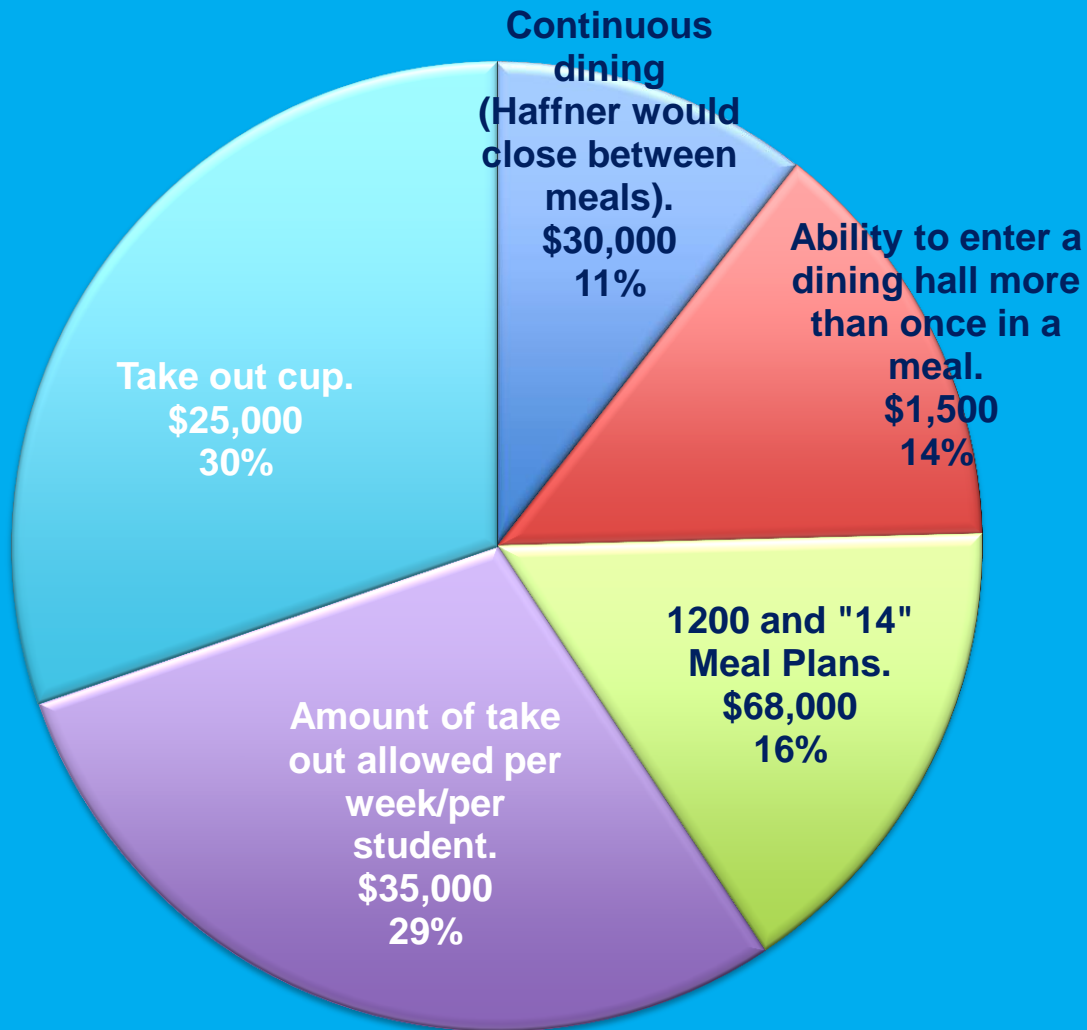

DINING AT BRYN MAWR

SURVEY RESULTS:
DATA TAKEN FROM
594 RESPONSES

MENU CHOICES

MENU CHOICES

SERVICE CHOICES

SERVICE CHOICES

SPECIAL MEALS

SPECIAL MEALS