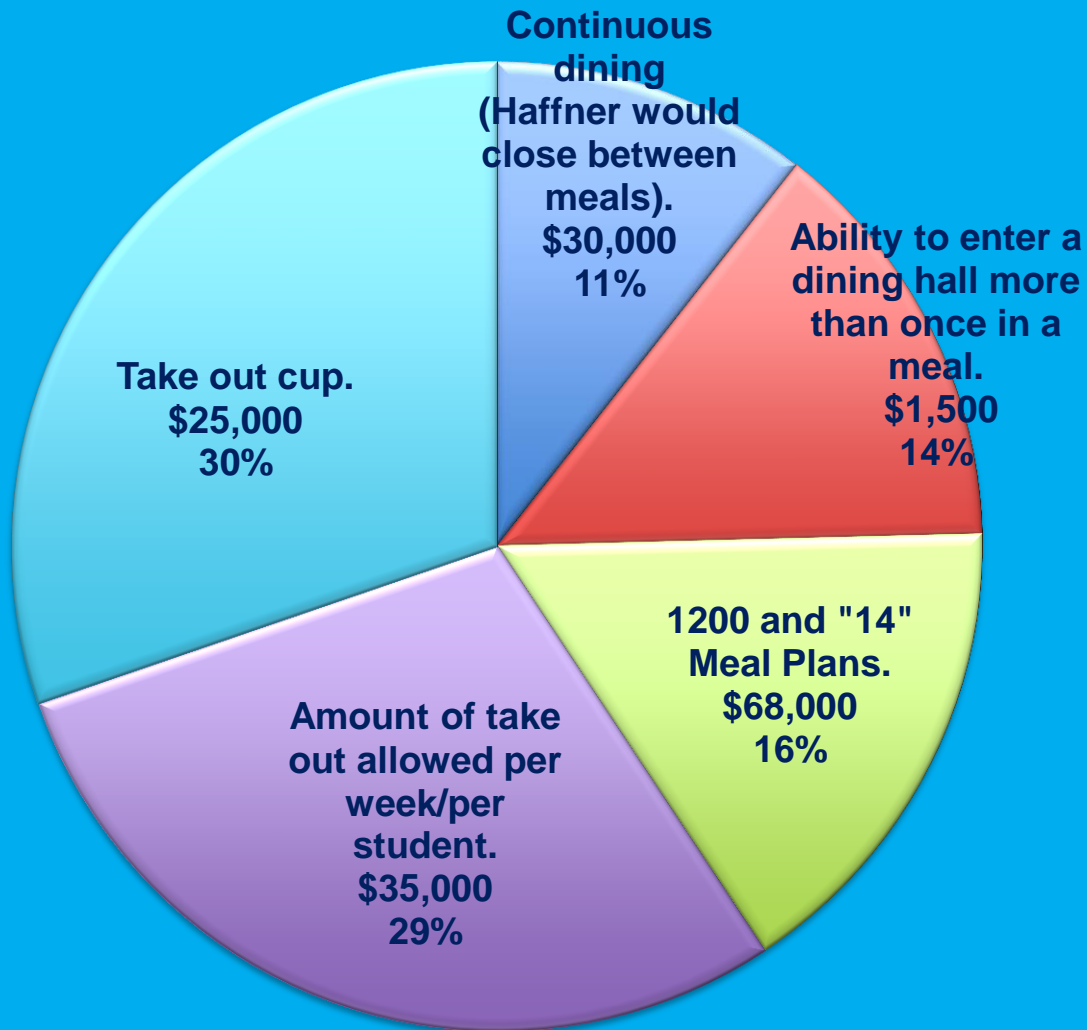

DINING AT BRYN MAWR

SURVEY RESULTS:
DATA TAKEN FROM
594 RESPONSES

MENU CHOICES

MENU CHOICES

SERVICE CHOICES

SERVICE CHOICES

SPECIAL MEALS

SPECIAL MEALS