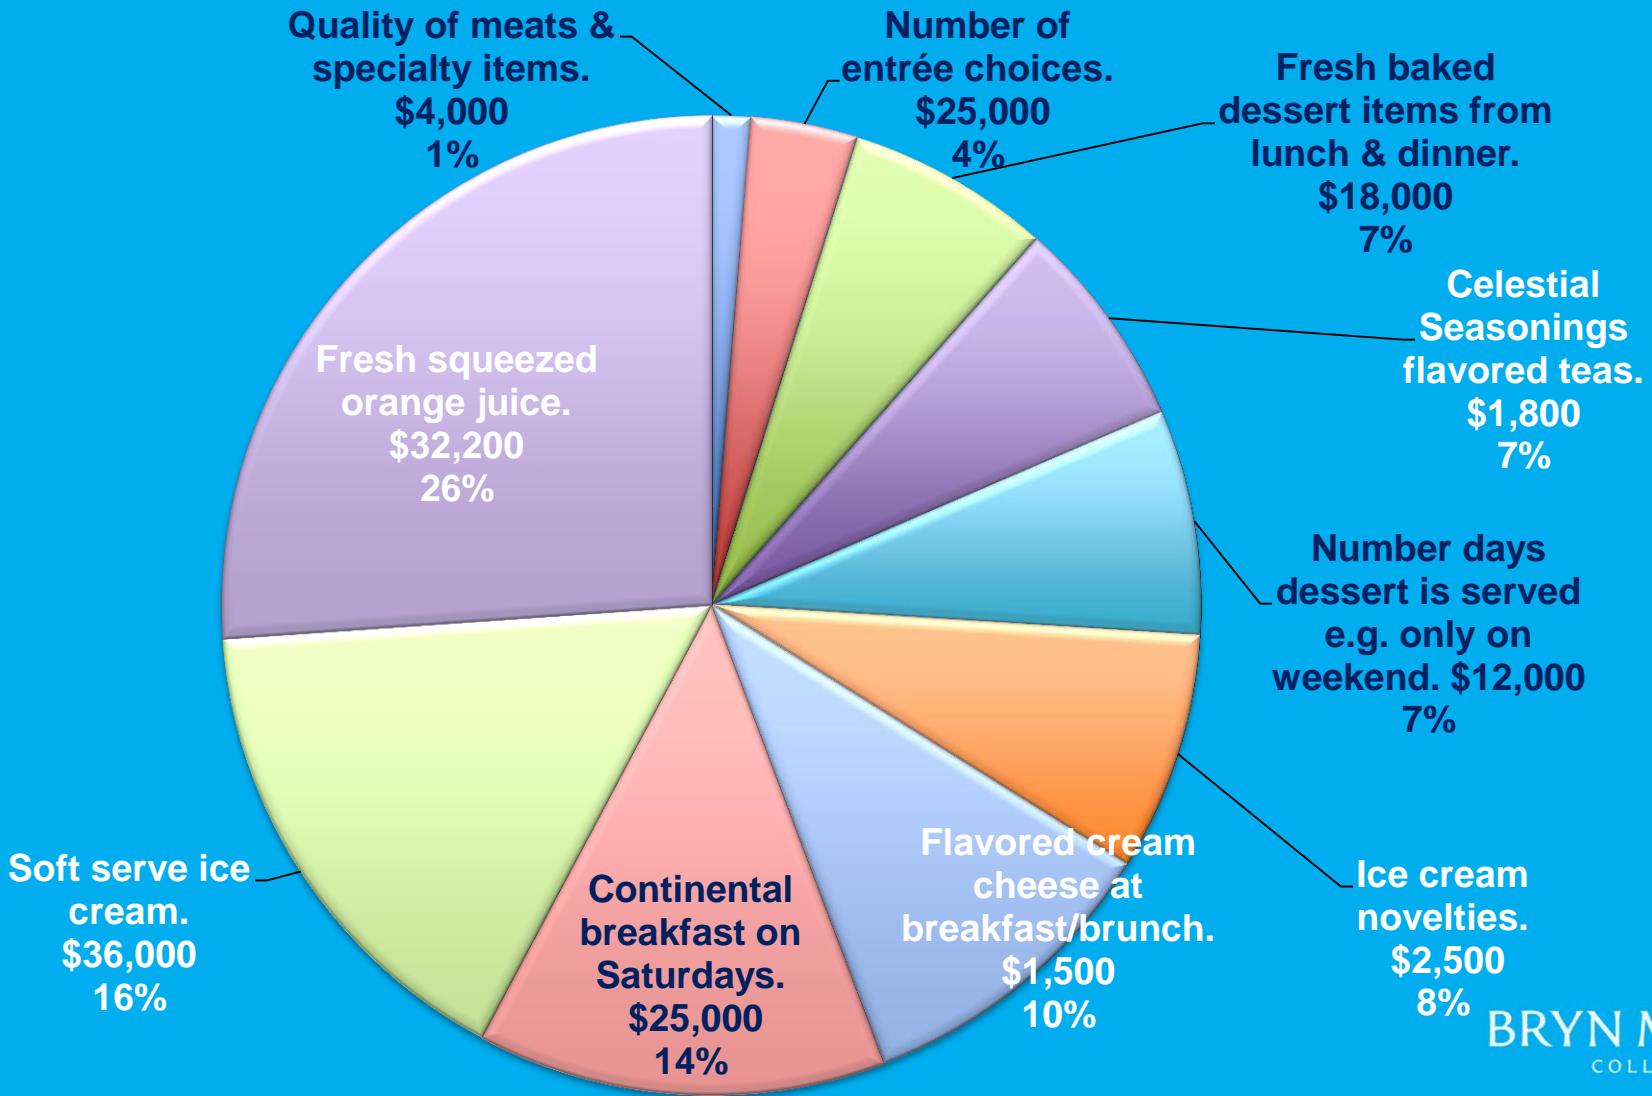

DINING AT BRYN MAWR

SURVEY RESULTS:
DATA TAKEN FROM
594 RESPONSES

MENU CHOICES

MENU CHOICES

SERVICE CHOICES

SERVICE CHOICES

SPECIAL MEALS

SPECIAL MEALS