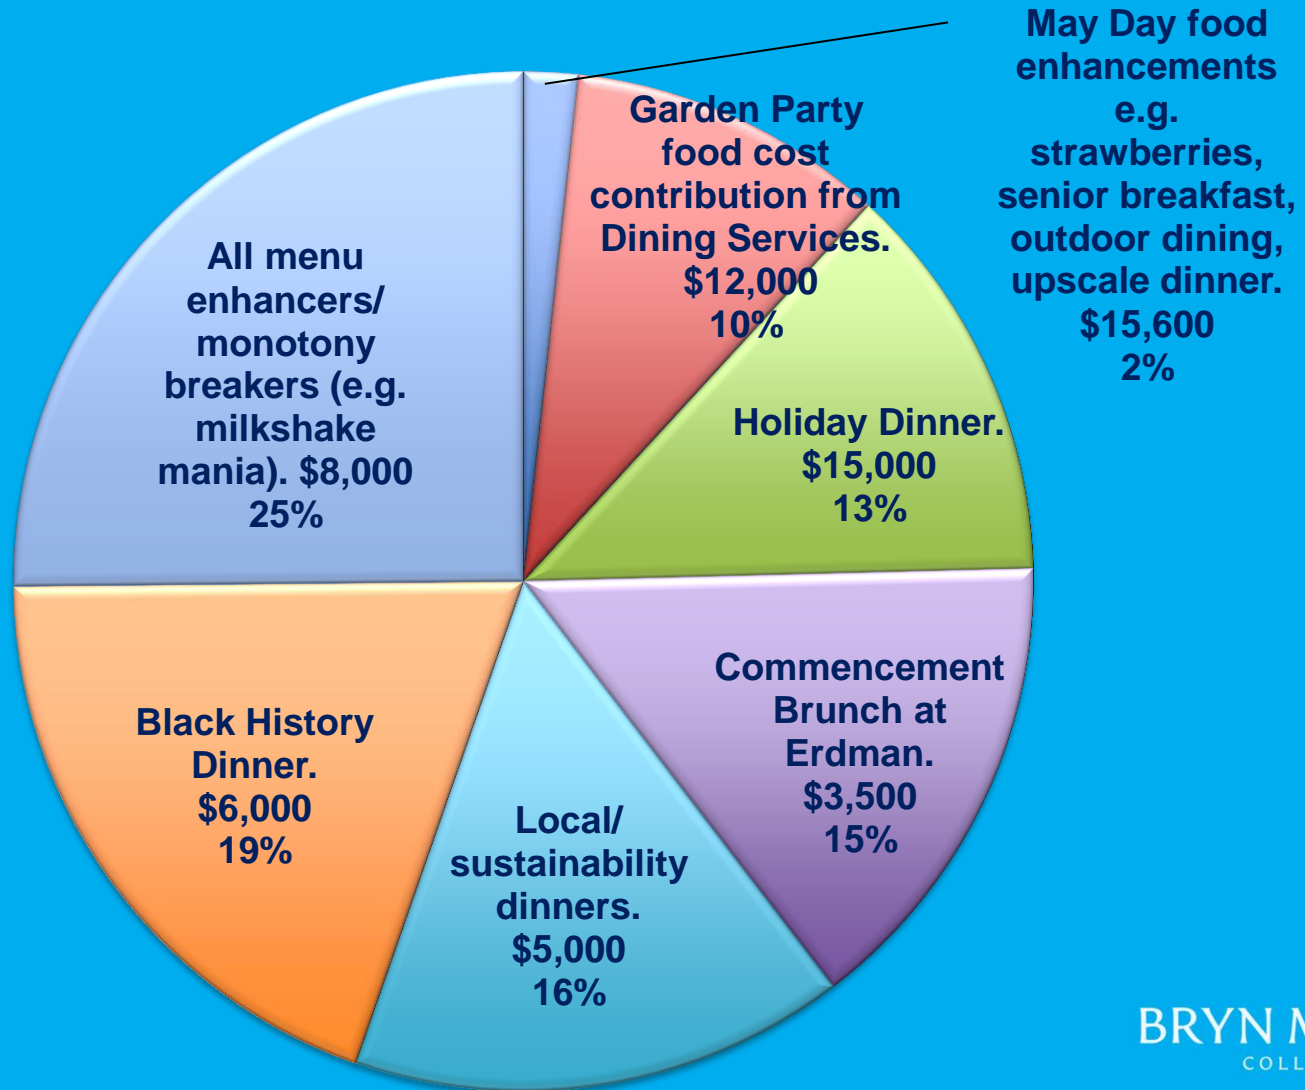

DINING AT BRYN MAWR

SURVEY RESULTS:
DATA TAKEN FROM
594 RESPONSES

MENU CHOICES

MENU CHOICES

SERVICE CHOICES

SERVICE CHOICES

SPECIAL MEALS

SPECIAL MEALS