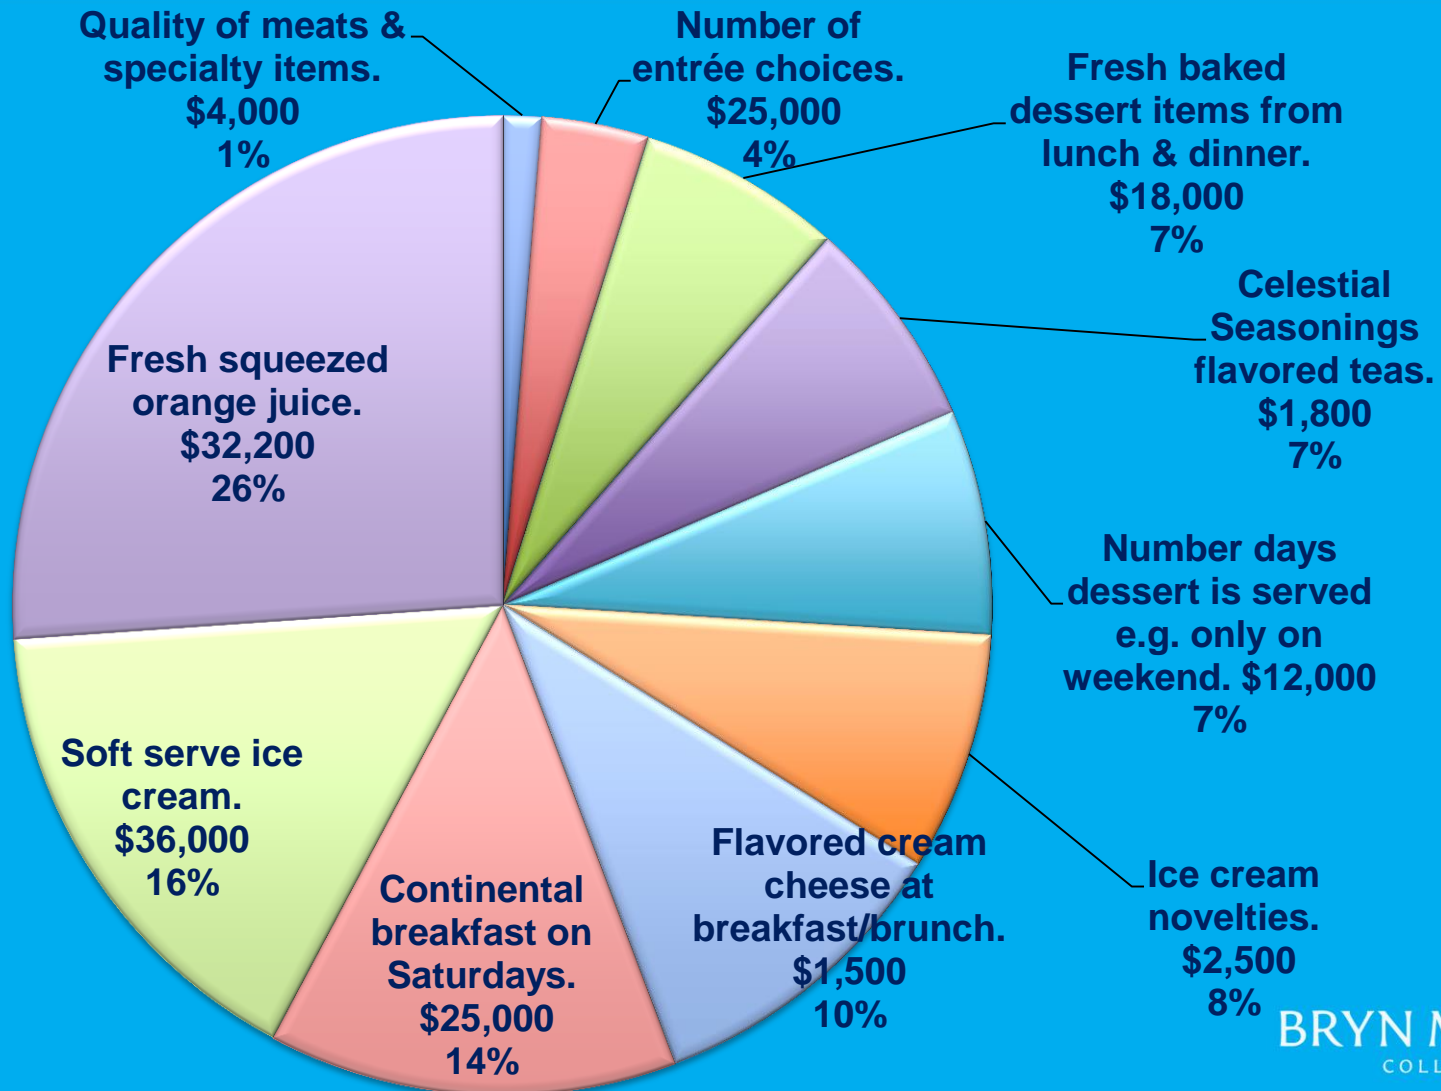

DINING AT BRYN MAWR

SURVEY RESULTS:
DATA TAKEN FROM
594 RESPONSES

MENU CHOICES

MENU CHOICES

SERVICE CHOICES

SERVICE CHOICES

SPECIAL MEALS

SPECIAL MEALS